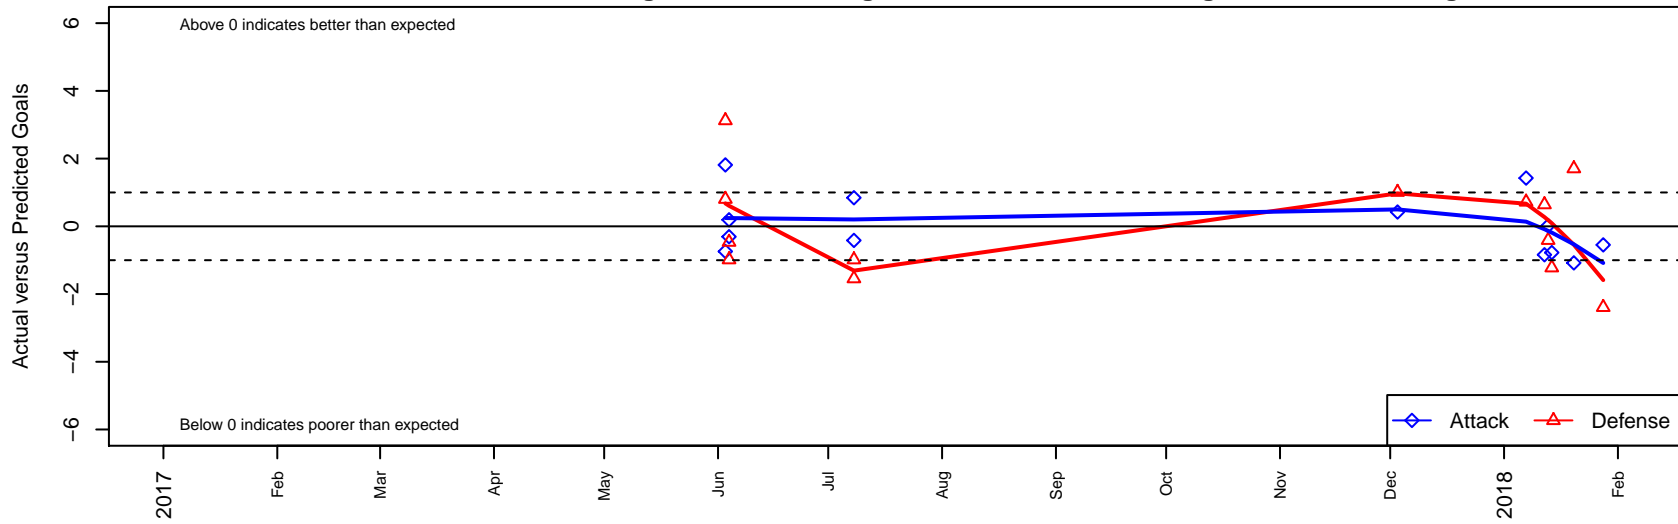

GS Surf B G01

Greater Seattle Surf
 Bothel, WA
 G01 total strength=1570
 attack=19.9 defense=10.41
 fall league = RCL G01 Div 3

alt names used:

Venues played:
 2017 Showcase of Champions U17
 2017 PCU Summer Classic HS Gold
 2017 RCL G01 Div 3
 2017 PacNW Winter Classic Premier G01

GS Surf B G01
 Dots are actual minus expected GF (blue circles) and GA (red triangles).
 Blue line is smoothed change in attack strength. Red is smoothed change in defense strength.

**attack and defense variance (black dot)
relative to other teams
and top 10 in region**

**attack and defense rating
relative to others at age
and all opponents in last 13 months**

Performance relative to 13 month average

Performance relative to 13 month average

date	home		away		venue	pred.home	pred.away
2018-01-28	Blackhills FC Black G01	4	GS Surf B G01	1	2017 RCL G01 Div 3	1.61	1.55
2018-01-20	GS Surf B G01	0	Kitsap Alliance Red G01	1	2017 RCL G01 Div 3	1.08	2.70
2018-01-14	Three Rivers SC Black G01	4	GS Surf B G01	0	2017 PacNW Winter Classic Premier G01	2.78	0.77
2018-01-13	Snohomish United Black G01	2	GS Surf B G01	2	2017 PacNW Winter Classic Premier G01	1.59	1.98
2018-01-12	GS Surf B G01	0	PacNW Blue G01	1	2017 PacNW Winter Classic Premier G01	0.84	1.64
2018-01-07	GS Surf B G01	4	Crossfire Yakima G01	0	2017 RCL G01 Div 3	2.58	0.72
2017-12-03	GS Surf B G01	3	Eastside FC Blue G01	0	2017 RCL G01 Div 3	2.58	1.01
2017-07-08	Helena Lady Bengals G99	2	GS Surf B G01	1	2017 PCU Summer Classic HS Gold	1.02	1.42
2017-07-08	GS Surf B G01	2	PCU Red 1 G01	4	2017 PCU Summer Classic HS Gold	1.16	2.46
2017-06-04	Idaho Rush Premier G01	3	GS Surf B G01	0	2017 Showcase of Champions U17	2.53	0.31
2017-06-04	GS Surf B G01	2	FPSC Fury Black G01	2	2017 Showcase of Champions U17	1.81	1.02
2017-06-03	GS Surf B G01	0	WA Rush G01	3	2017 Showcase of Champions U17	0.74	6.12
2017-06-03	GS Surf B G01	4	Crossfire Premier A G01	0	2017 Showcase of Champions U17	2.19	0.80