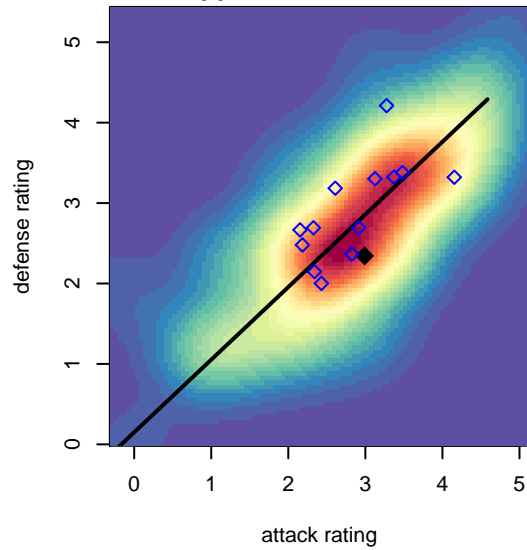

**attack and defense rating
relative to others at age
and all opponents in last 13 months**