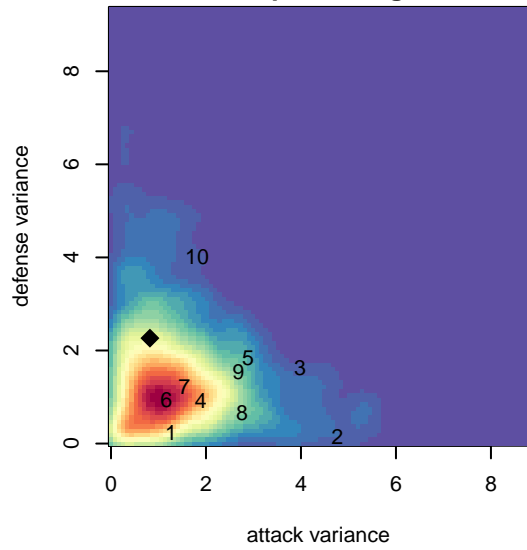

GS Surf B G01

Greater Seattle Surf
 Bothel, WA
 G01 total strength=1570
 attack=19.9 defense=10.41
 fall league = RCL G01 Div 3

alt names used:

Venues played:
 2017 Showcase of Champions U17
 2017 PCU Summer Classic HS Gold
 2017 RCL G01 Div 3
 2017 PacNW Winter Classic Premier G01

GS Surf B G01
 Dots are actual minus expected GF (blue circles) and GA (red triangles).
 Blue line is smoothed change in attack strength. Red is smoothed change in defense strength.

**attack and defense variance (black dot)
relative to other teams
and top 10 in region**