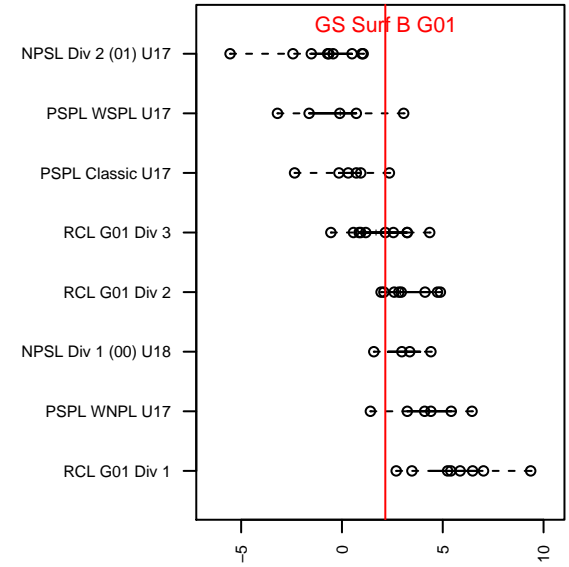

GS Surf B G01

Greater Seattle Surf
 Bothel, WA
 G01 total strength=1570
 attack=19.9 defense=10.41
 fall league = RCL G01 Div 3

alt names used:

Venues played:
 2017 Showcase of Champions U17
 2017 PCU Summer Classic HS Gold
 2017 RCL G01 Div 3
 2017 PacNW Winter Classic Premier G01

GS Surf B G01
 Dots are actual minus expected GF (blue circles) and GA (red triangles).
 Blue line is smoothed change in attack strength. Red is smoothed change in defense strength.

**attack and defense variance (black dot)
relative to other teams
and top 10 in region**

**attack and defense rating
relative to others at age
and all opponents in last 13 months**

Performance relative to 13 month average

Performance relative to 13 month average

date	home		away		venue	pred.home	pred.away
2018-01-28	Blackhills FC Black G01	4	GS Surf B G01	1	2017 RCL G01 Div 3	1.61	1.55
2018-01-20	GS Surf B G01	0	Kitsap Alliance Red G01	1	2017 RCL G01 Div 3	1.08	2.70
2018-01-14	Three Rivers SC Black G01	4	GS Surf B G01	0	2017 PacNW Winter Classic Premier G01	2.78	0.77
2018-01-13	Snohomish United Black G01	2	GS Surf B G01	2	2017 PacNW Winter Classic Premier G01	1.59	1.98
2018-01-12	GS Surf B G01	0	PacNW Blue G01	1	2017 PacNW Winter Classic Premier G01	0.84	1.64
2018-01-07	GS Surf B G01	4	Crossfire Yakima G01	0	2017 RCL G01 Div 3	2.58	0.72
2017-12-03	GS Surf B G01	3	Eastside FC Blue G01	0	2017 RCL G01 Div 3	2.58	1.01
2017-07-08	Helena Lady Bengals G99	2	GS Surf B G01	1	2017 PCU Summer Classic HS Gold	1.02	1.42
2017-07-08	GS Surf B G01	2	PCU Red 1 G01	4	2017 PCU Summer Classic HS Gold	1.16	2.46
2017-06-04	Idaho Rush Premier G01	3	GS Surf B G01	0	2017 Showcase of Champions U17	2.53	0.31
2017-06-04	GS Surf B G01	2	FPSC Fury Black G01	2	2017 Showcase of Champions U17	1.81	1.02
2017-06-03	GS Surf B G01	0	WA Rush G01	3	2017 Showcase of Champions U17	0.74	6.12
2017-06-03	GS Surf B G01	4	Crossfire Premier A G01	0	2017 Showcase of Champions U17	2.19	0.80